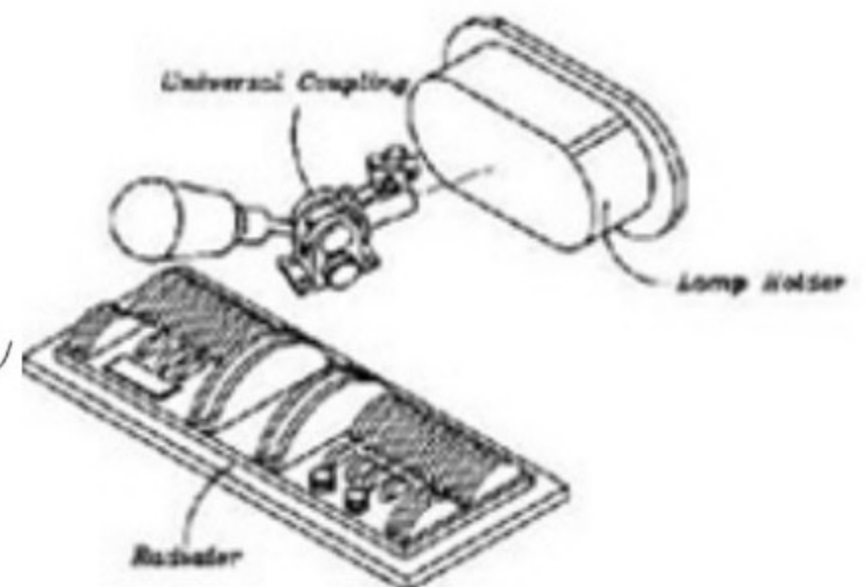

Technical Specifications

Input Voltage: AC 90-240V/50-60HZ

LED Quantities: 120 red/ 120 green/ 120 blue (5mm)

360 green (5mm)

360 white (5mm)

12 red/ 12 green/ 12 blue (1W)

36 green (1W)

36 white (1W)

Control Signal: DMX512

Control Channel: 3CH

Power Consumption: 36W

Gross Weight: 5.6kg

Shipping Dimension (1 piece):400×210x240mm

• Effect Image

• Dimension Image

W-016 LED Wall Washer